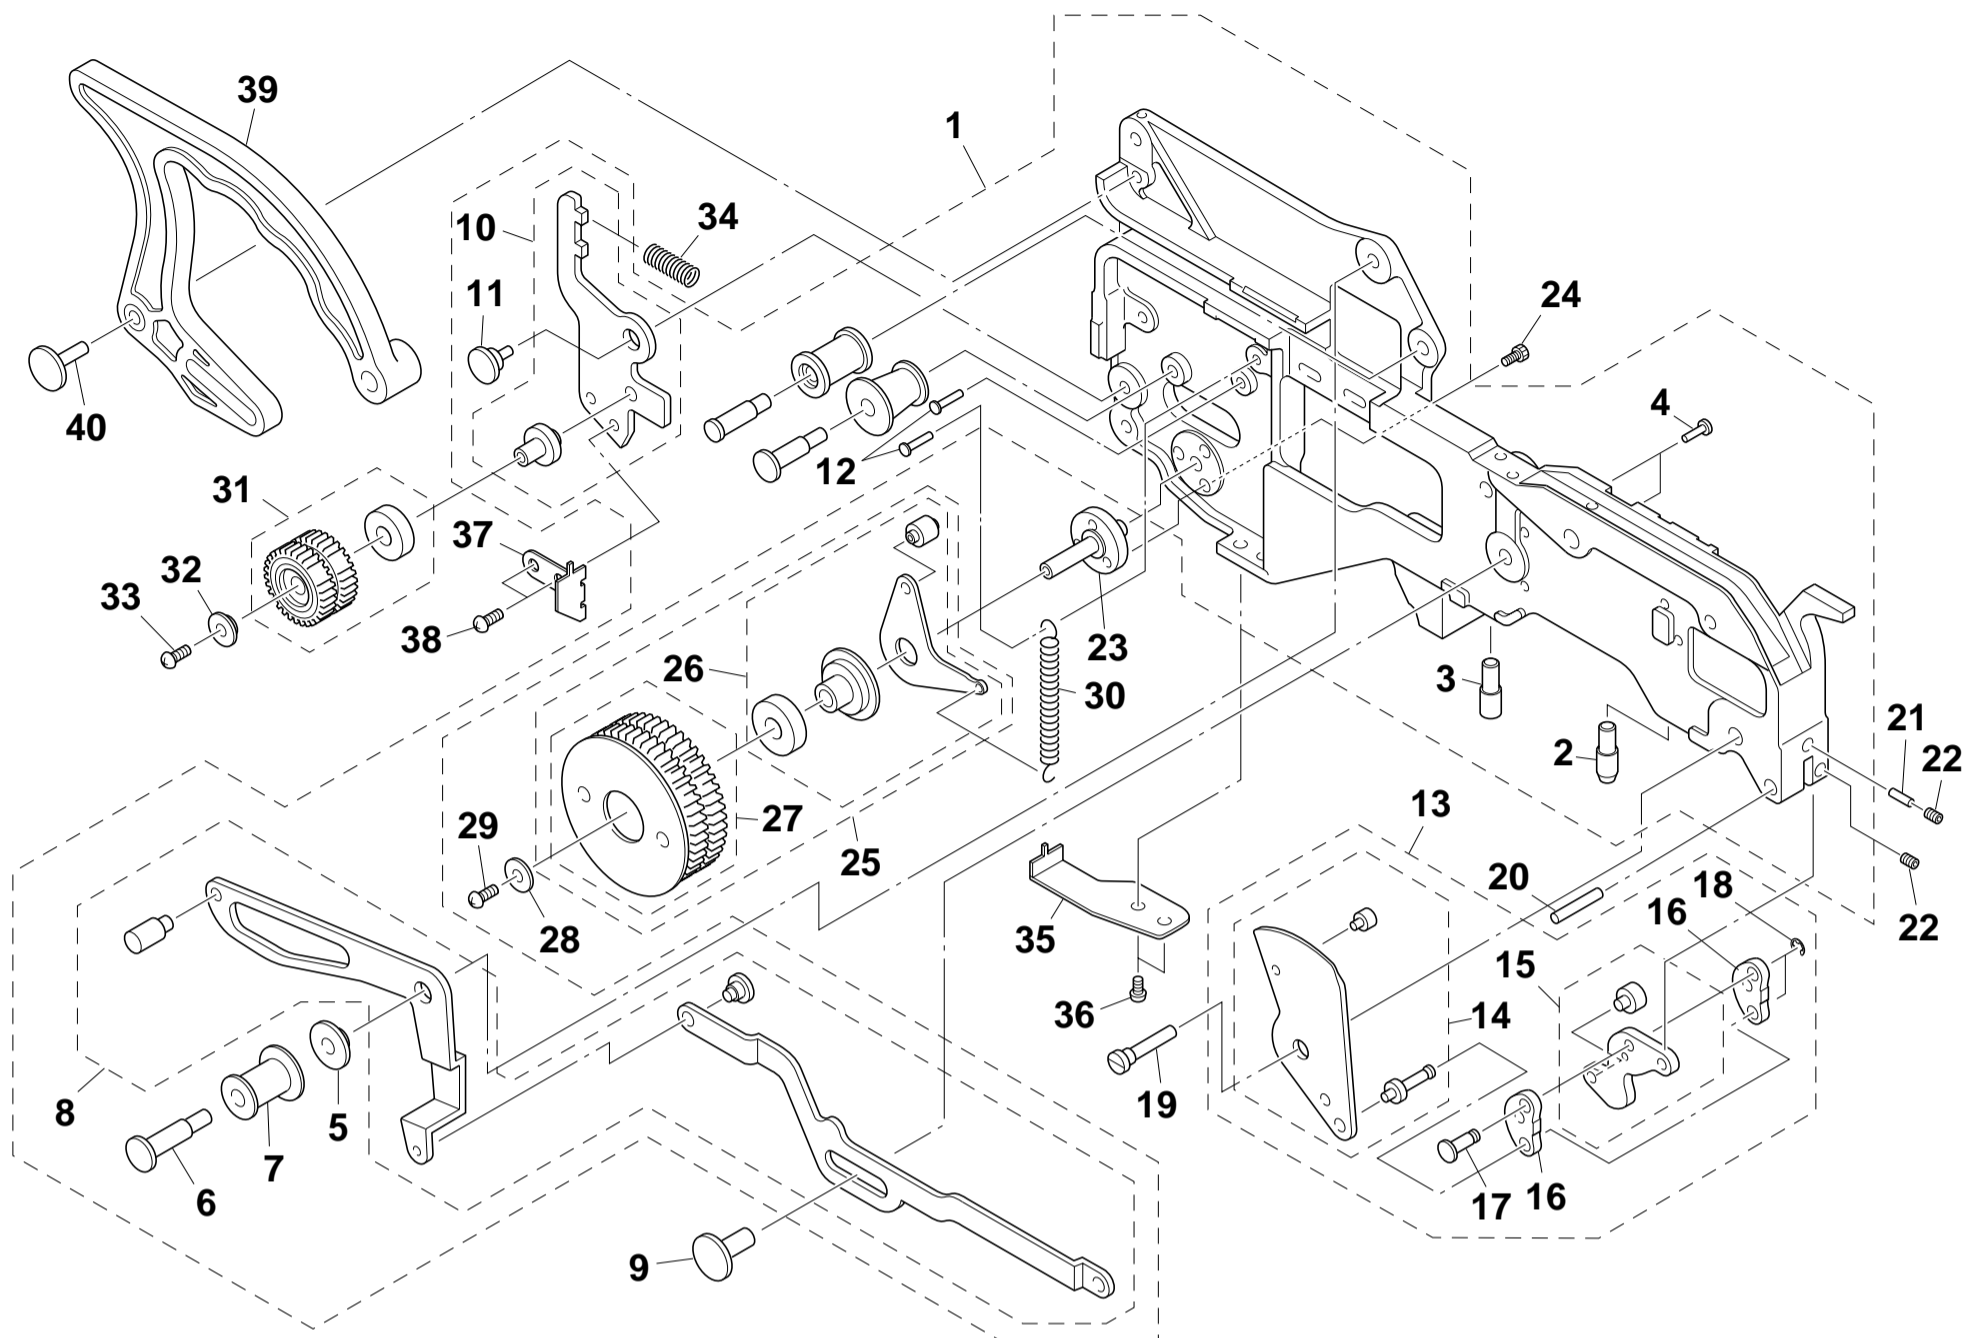

KW1-0105

No.	Part No.	Part Name	Q'ty	Remarks	Date	Revised No.
1	KW1-M2210-00X	BODY ASSY	1			
2	K87-M1112-10X	KNOCK PIN	1	FRONT		
3	KW1-M1113-00X	KNOCK PIN	1	REAR		
4	K87-M1115-00X	CIRCULAR RIVET	2			
5	KW1-M226F-00X	LEVER METAL	1			
6	KW1-M226H-00X	METAL AXIS	1			
7	KW1-M226W-00X	ROLLER	1			
8	KW1-M2250-00X	HANDLE LEVER ASSY	1			
9	KW1-M116K-00X	LEVER AXIS	1			
10	KW1-M226D-00X	TENSION LEVER ASSY	1			
11	KW1-M116F-00X	LEVER AXIS PIN	1			
12	K87-M1115-00X	CIRCULAR RIVET	2			
13	KW1-M2231-00X	CLAMP LEVER UNIT	1			
14	KW1-M2232-00X	CLAMP LEVER ASSY	1			
15	K87-M213A-00X	CLANK ARM ASSY	1			
16	K87-M113D-00X	ARM	2			
17	K87-M113E-00X	HINGE PIN 2	1			
18	K87-M11D7-00X	CIRCLIP E	2			
19	K87-M213L-10X	CLAMP LEVER AXIS	1			
20	K87-M213M-00X	AXIS PIN	1			
21	K87-M113H-00X	PUSH PIN	1			
22	K87-M111V-00X	SCREW,SET	2			
23	KW1-M226J-00X	METAL SHAFT	1			
24	KW1-M22B5-00X	BOLT,HEX SOCKET HEAD	3			
25	KW1-M2291-00X	DRIVE ROLLER UNIT	1			
26	KW1-M2292-00X	INDENTATION LVR ASSY	1			
27	KW1-M229F-00X	DRIVE ROLLER ASSY	1			
28	K87-M117B-00X	PLANE WASHER	1			
29	K87-M11BB-00X	SCREW,FLAT HEAD + IB	1			
30	KW1-M229K-00X	SPRING	1			
31	KW1-M229L-00X	IDLE ROLLER ASSY	1			
32	KW1-M229R-00X	COLLAR	1			
33	K87-M21BB-00X	SCREW,TRUSS HEAD	1			
34	KW1-M119P-00X	SPRING	1			
35	KW1-M22A1-00X	LOWER GUIDE PLATE R	1			
36	K87-M53BS-00X	SCREW,PAN HEAD +	2			
37	KW1-M22A3-00X	LOWER GUIDE PLATE L	1			
38	K87-M111N-00X	SCREW,PAN HEAD +	2			
39	KW1-M125L-10X	HOLD ARM	1	BLACK		
40	KW1-M115M-00X	ARM AXIS	1