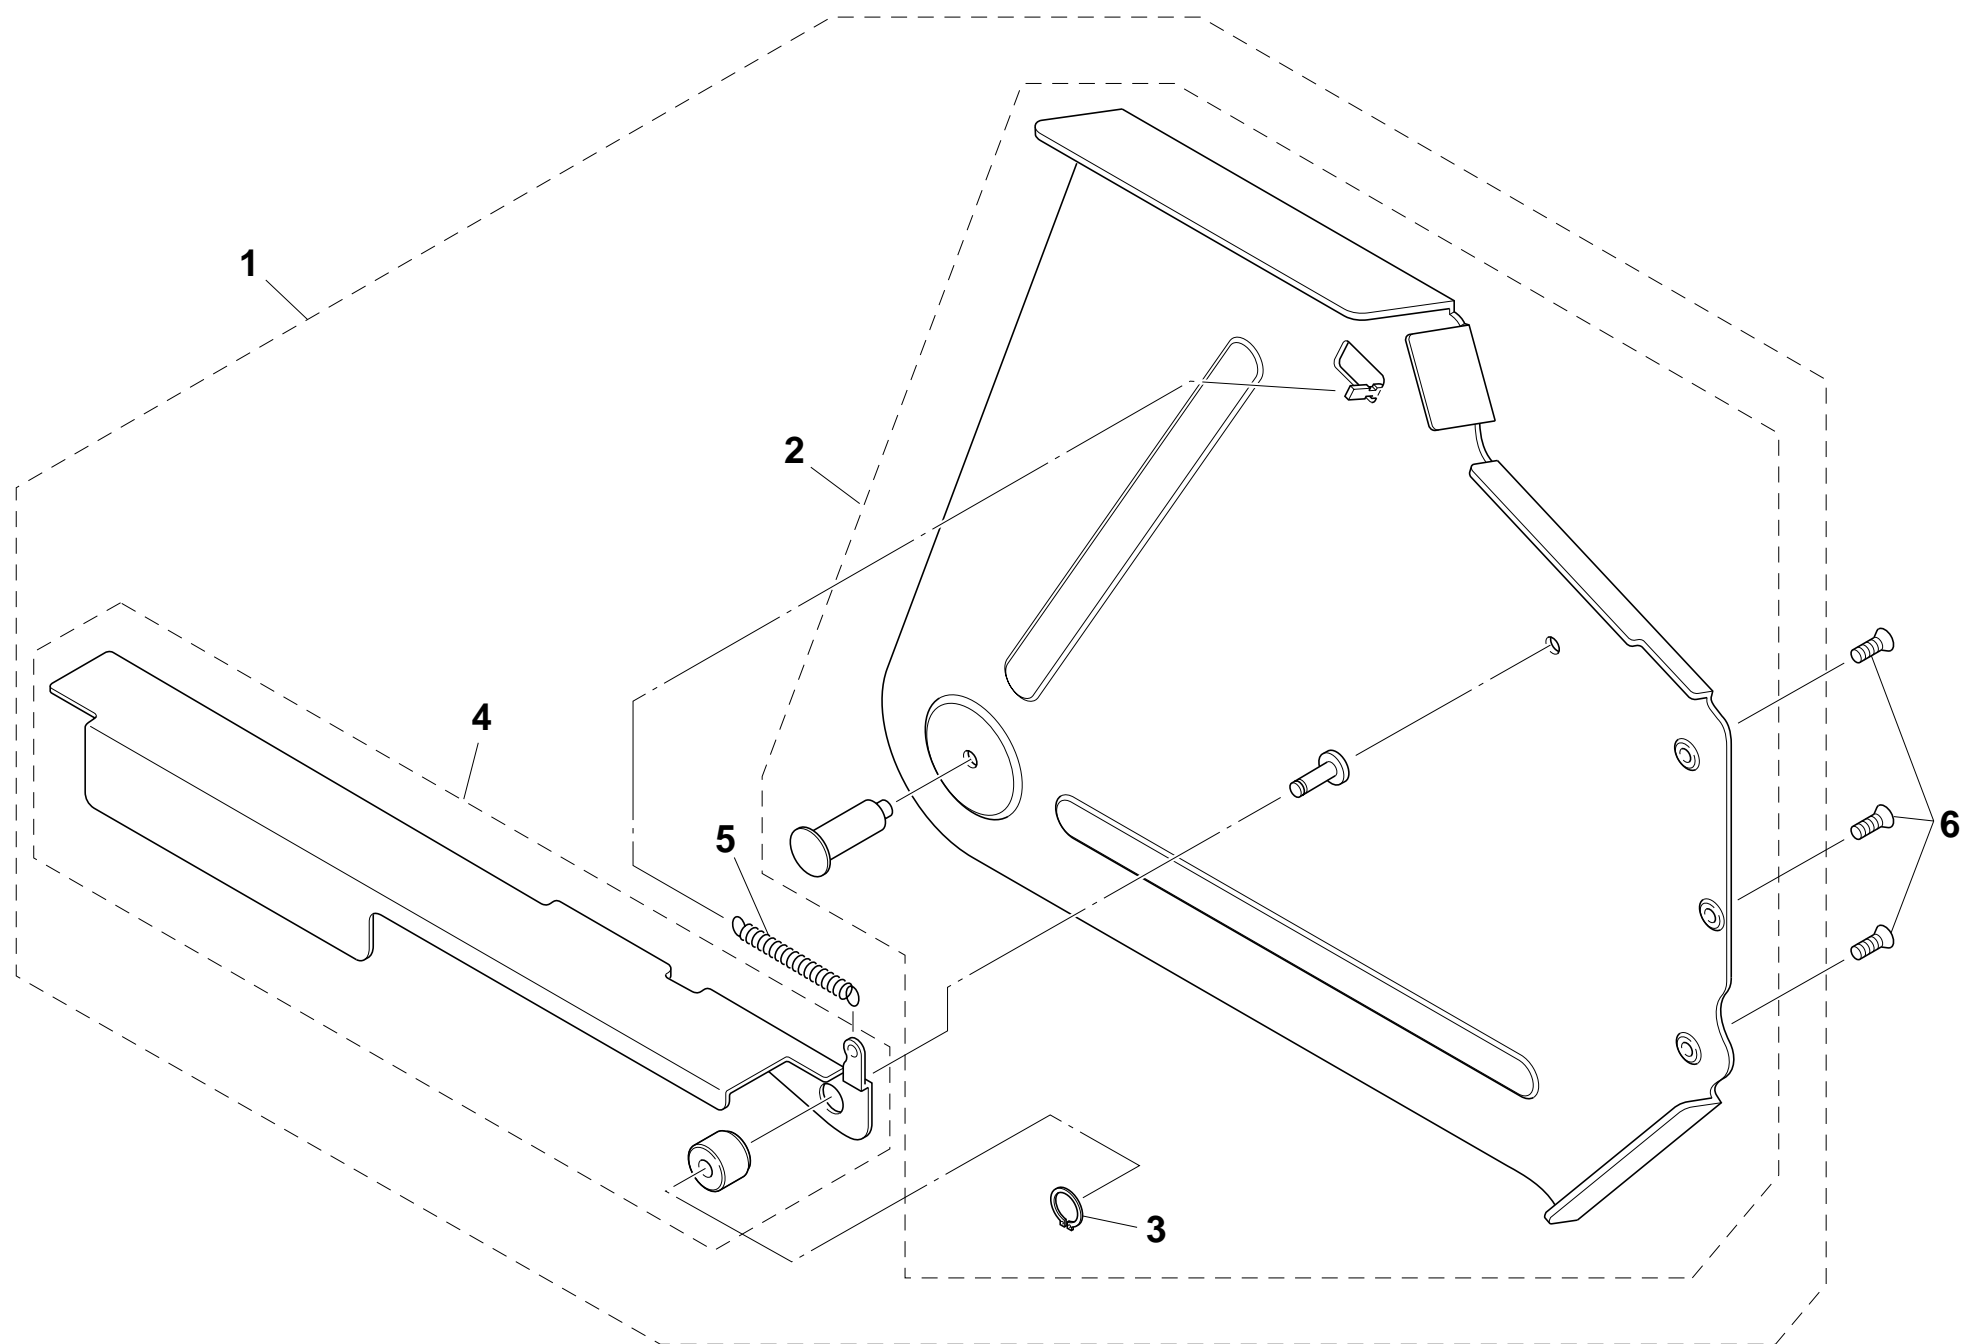

KW1-0105

No.	Part No.	Part Name	Q'ty	Remarks	Date	Revised No.
1	KW1-M22D0-10X	REEL HOLDER ASSY	1			
2	KW1-M22D1-10X	REEL PLATE ASSY	1			
3	K87-M11D7-20X	CIRCLIP C	1			
4	KW1-M22DA-10X	TENSION LEVER ASSY	1			
5	K87-M22DL-00X	SPRING	1			
6	K87-M55BN-00X	SCREW,FLAT HEAD+	3