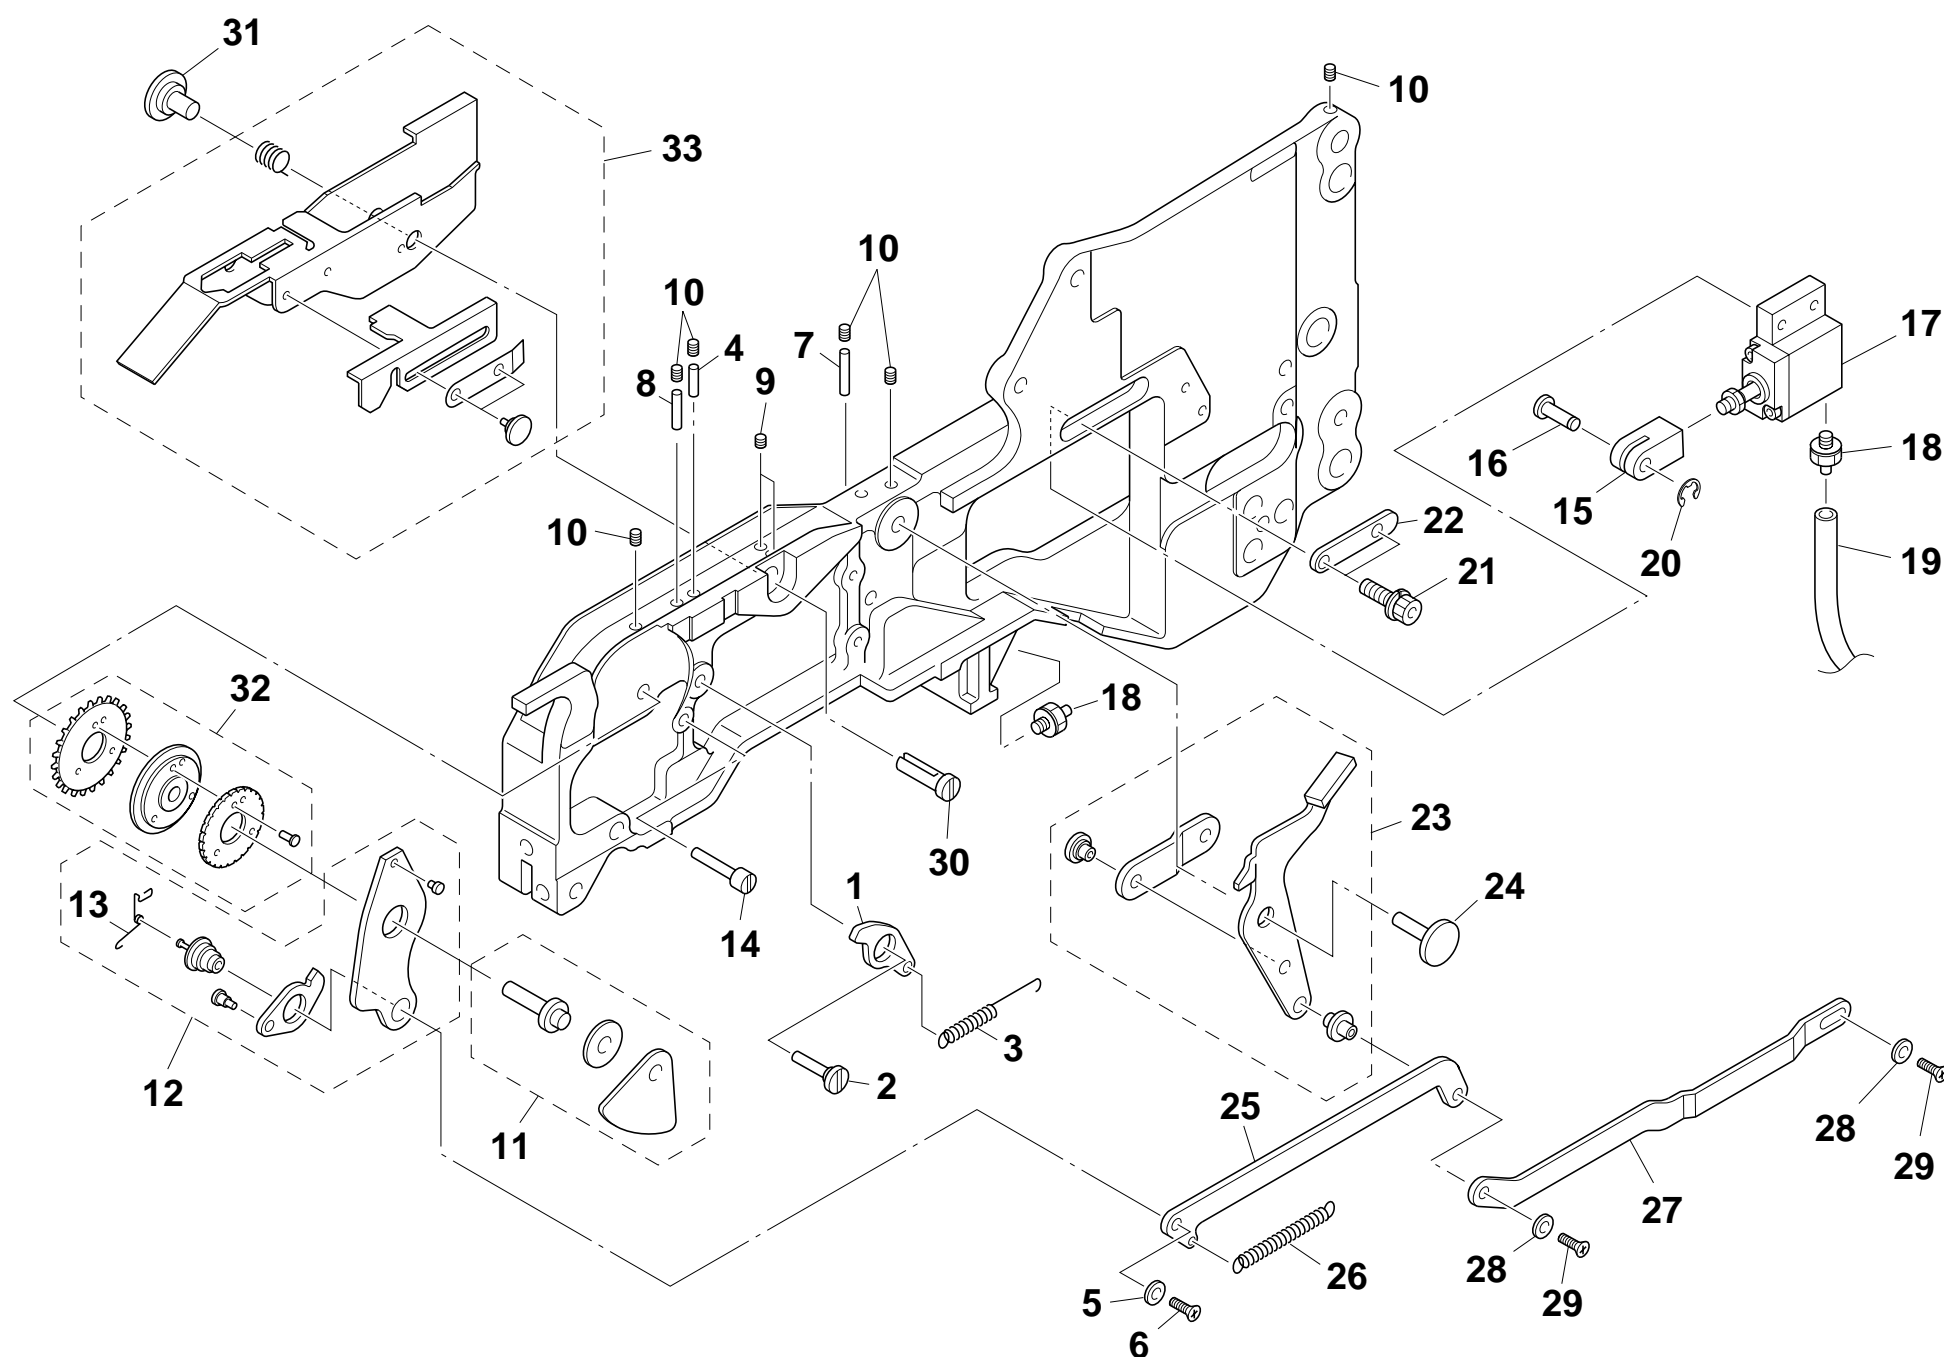

KW1-0105

No.	Part No.	Part Name	Q'ty	Remarks	Date	Revised No.
1	K87-M111H-20X	BACK STOPPER	1			
2	K87-M211B-00X	BACK STOPPER AXIS	1			
3	KW1-M111A-00X	SPRING	1			
4	K87-M111G-00X	PUSH PIN	1			
5	K87-M111C-00X	PLANE WASHER	1			
6	K87-M111BF-00X	SCREW,FLAT HEAD +IB	1			
7	K87-M111D-00X	PUSH PIN	1			
8	K87-M111G-100	PUSH PIN	1			
9	K87-M111T-00X	SCREW,SET	2			
10	K87-M111R-00X	SCREW,SET	6			
11	K87-M212L-10X	SPROCKET AXIS ASSY	1			
12	KW1-M222A-00X	RACKING LEVER ASSY	1			
13	K87-M112D-10X	COIL SPRING	1			
14	KW1-M221F-10X	STOPPER PIN	1			
15	K87-M1181-00X	ROD CONNECT	1			
16	K87-M1184-00X	CONNECT PIN	1			
17	KW1-M2285-00X	MULTI CYLINDER	1			
18	K87-M56C1-00X	BARB CONNECTOR	2			
19	KW1-M22B1-00X	AIR HOSE	1	L60		
20	K87-M11B9-00X	CIRCLIP E	1			
21	KW1-M22B6-00X	BOLT,SOCKET HEAD SW	2			
22	KW1-M2284-00X	CYLINDER ADJ PLATE	1			
23	KW1-M224A-00X	HAND LEVER ASSY	1			
24	KW1-M116K-00X	LEVER AXIS	1			
25	KW1-M2277-00X	MAIN ARM	1			
26	KW1-M221E-00X	SPRING	1			
27	KW1-M224D-00X	SUB ARM	1			
28	K87-M111C-00X	PLANE WASHER	2			
29	K87-M11BF-00X	SCREW,FLAT HEAD +IB	2			
30	K87-M214N-00X	GUIDE AXIS	1			
31	K87-M214P-00X	GUIDE PIN	1			
32	K87-M1120-10X	SPROCKET ASSY	1			
33	KW1-M2240-00X	TAPE GUIDE ASSY	1			