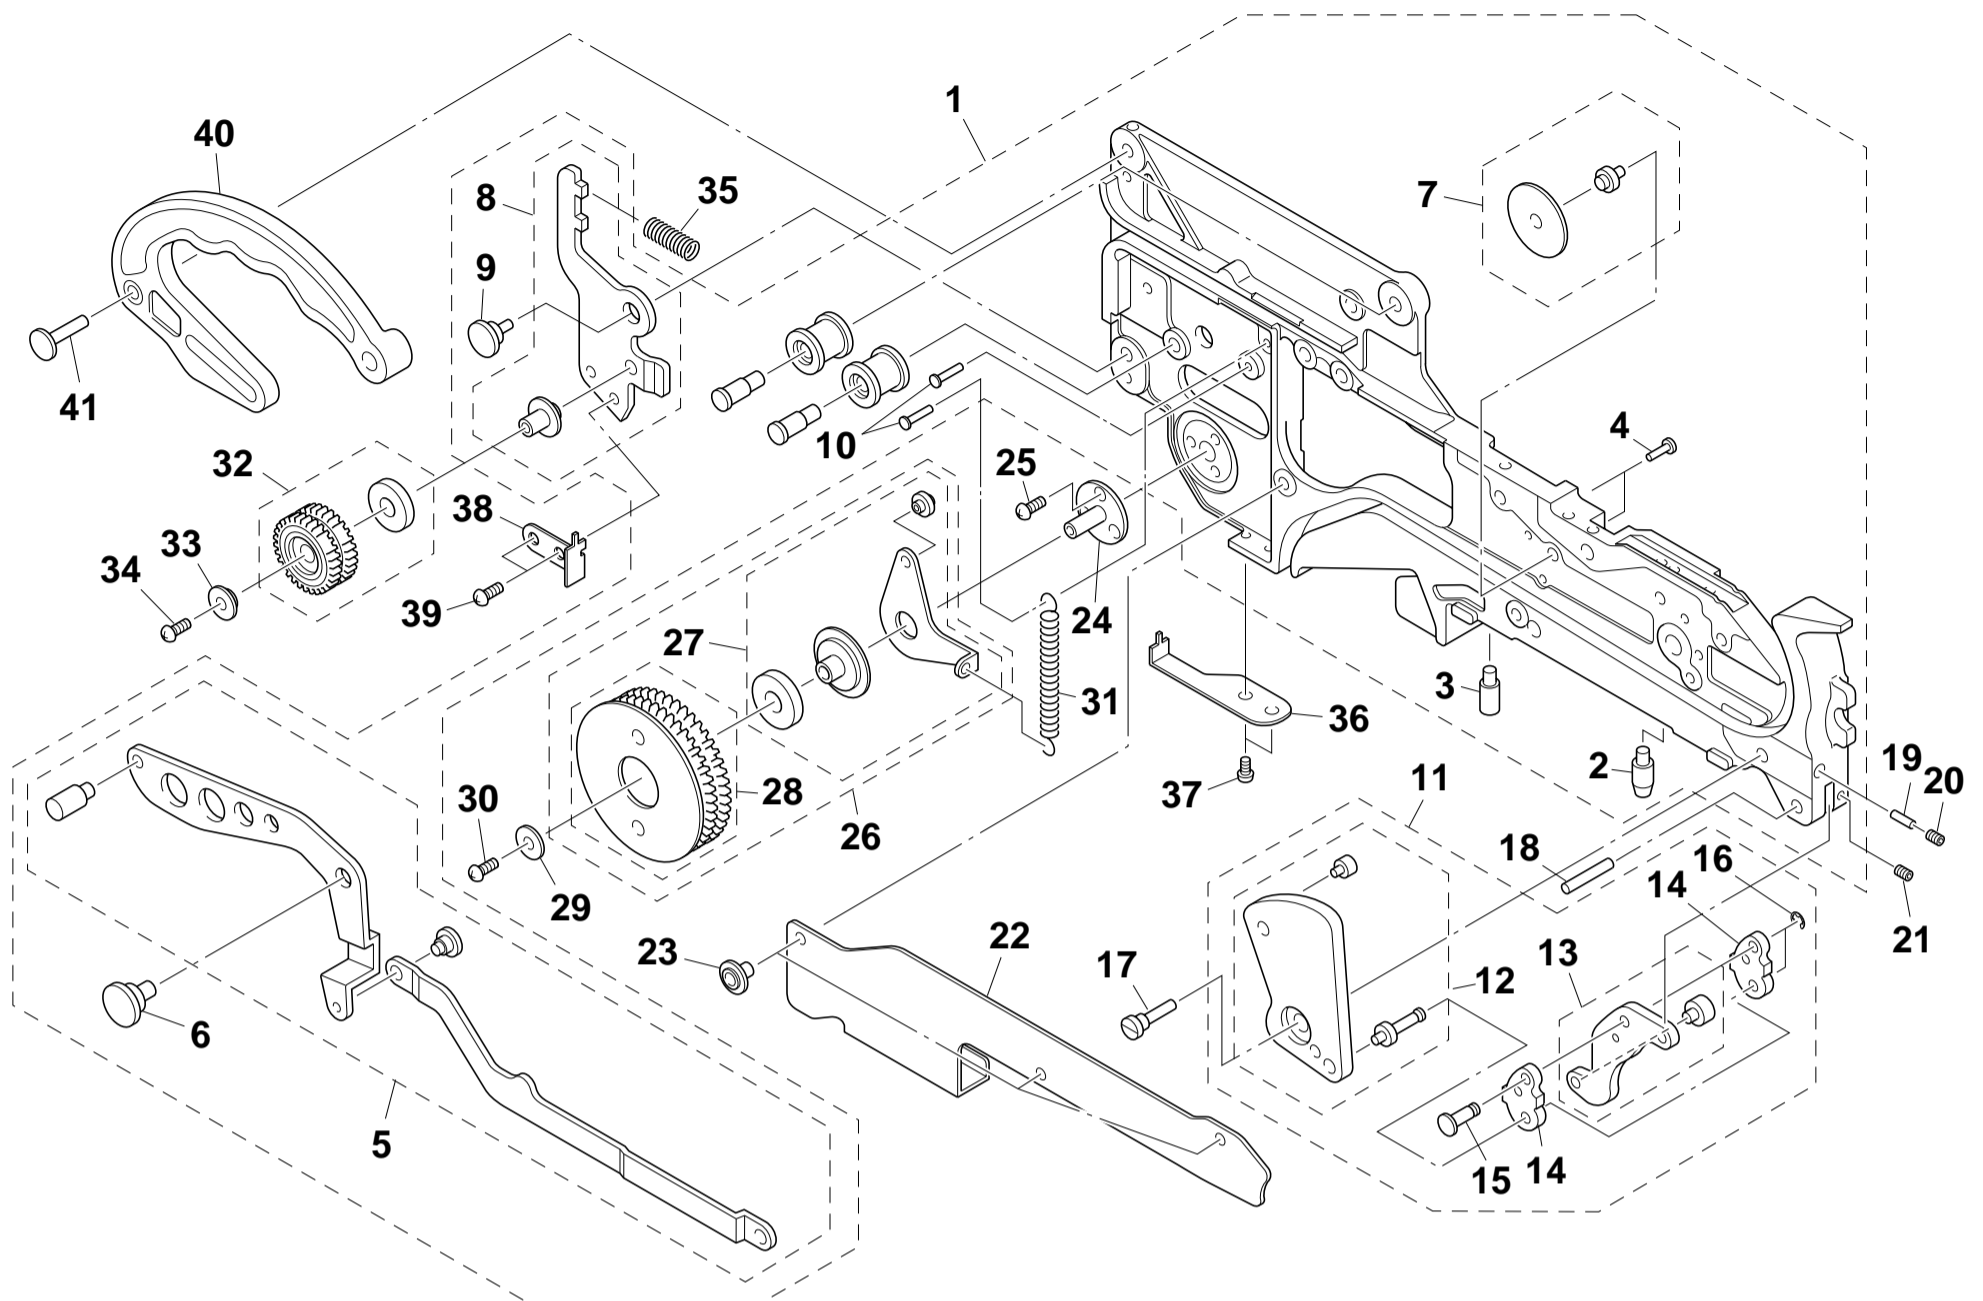

KW1-0105

No.	Part No.	Part Name	Q'ty	Remarks	Date	Revised No.
1	KW1-M1110-00X	BODY ASSY	1			
2	KW1-M1112-00X	KNOCK PIN	1	FRONT		
3	KW1-M1113-00X	KNOCK PIN	1	REAR		
4	K87-M1115-00X	CIRCULAR RIVET	2			
5	KW1-M1150-00X	HANDLE LEVER ASSY	1			
6	KW1-M116F-00X	LEVER AXIS PIN	1			
7	KW1-M115D-00X	GUIDE PIN ASSY	1			
8	KW1-M116D-00X	TENSION LEVER ASSY	1			
9	KW1-M116F-00X	LEVER AXIS PIN	1			
10	K87-M1115-00X	CIRCULAR RIVET	2			
11	KW1-M1131-00X	CLAMP LEVER UNIT	1			
12	KW1-M1132-00X	CLAMP LEVER ASSY	1			
13	K87-M113A-00X	CLANK ARM ASSY	1			
14	K87-M113D-00X	ARM	2			
15	K87-M113E-00X	HINGE PIN 2	1			
16	K87-M11D7-00X	CIRCLIP E	2			
17	K87-M113L-10X	CLAMP LEVER AXIS	1			
18	K87-M113M-00X	AXIS PIN	1			
19	K87-M113H-00X	PUSH PIN	1			
20	K87-M111V-00X	SCREW,SET	1			
21	K87-M111R-00X	SCREW,SET	1			
22	KW1-M114L-00X	COVER	1			
23	KW1-M111T-00X	SCREW,THIN HEAD	3			
24	KW1-M116J-00X	METAL SHAFT	1			
25	K87-M11BA-00X	SCREW,FLAT HEAD +	3			
26	KW1-M1191-00X	DRIVE ROLLER UNIT	1			
27	KW1-M1192-00X	INDENTATION LVR ASSY	1			
28	KW1-M119F-00X	DRIVE ROLLER ASSY	1			
29	K87-M117B-00X	PLANE WASHER	1			
30	K87-M11BB-00X	SCREW,FLAT HEAD + IB	1			
31	KW1-M119K-00X	SPRING	1			
32	KW1-M119L-00X	IDLE ROLLER ASSY	1			
33	KW1-M119R-00X	COLLAR	1			
34	K87-M21BB-00X	SCREW,TRUSS HEAD	1			
35	KW1-M119P-00X	SPRING	1			
36	KW1-M11A1-00X	LOWER GUIDE PLATE R	1			
37	K87-M53BS-00X	SCREW,PAN HEAD +	2			
38	KW1-M11A3-00X	LOWER GUIDE PLATE L	1			
39	K87-M111N-00X	SCREW,PAN HEAD +	2			
40	KW1-M135L-00X	HOLD ARM	1	BLUE		
41	KW1-M115M-00X	ARM AXIS	1