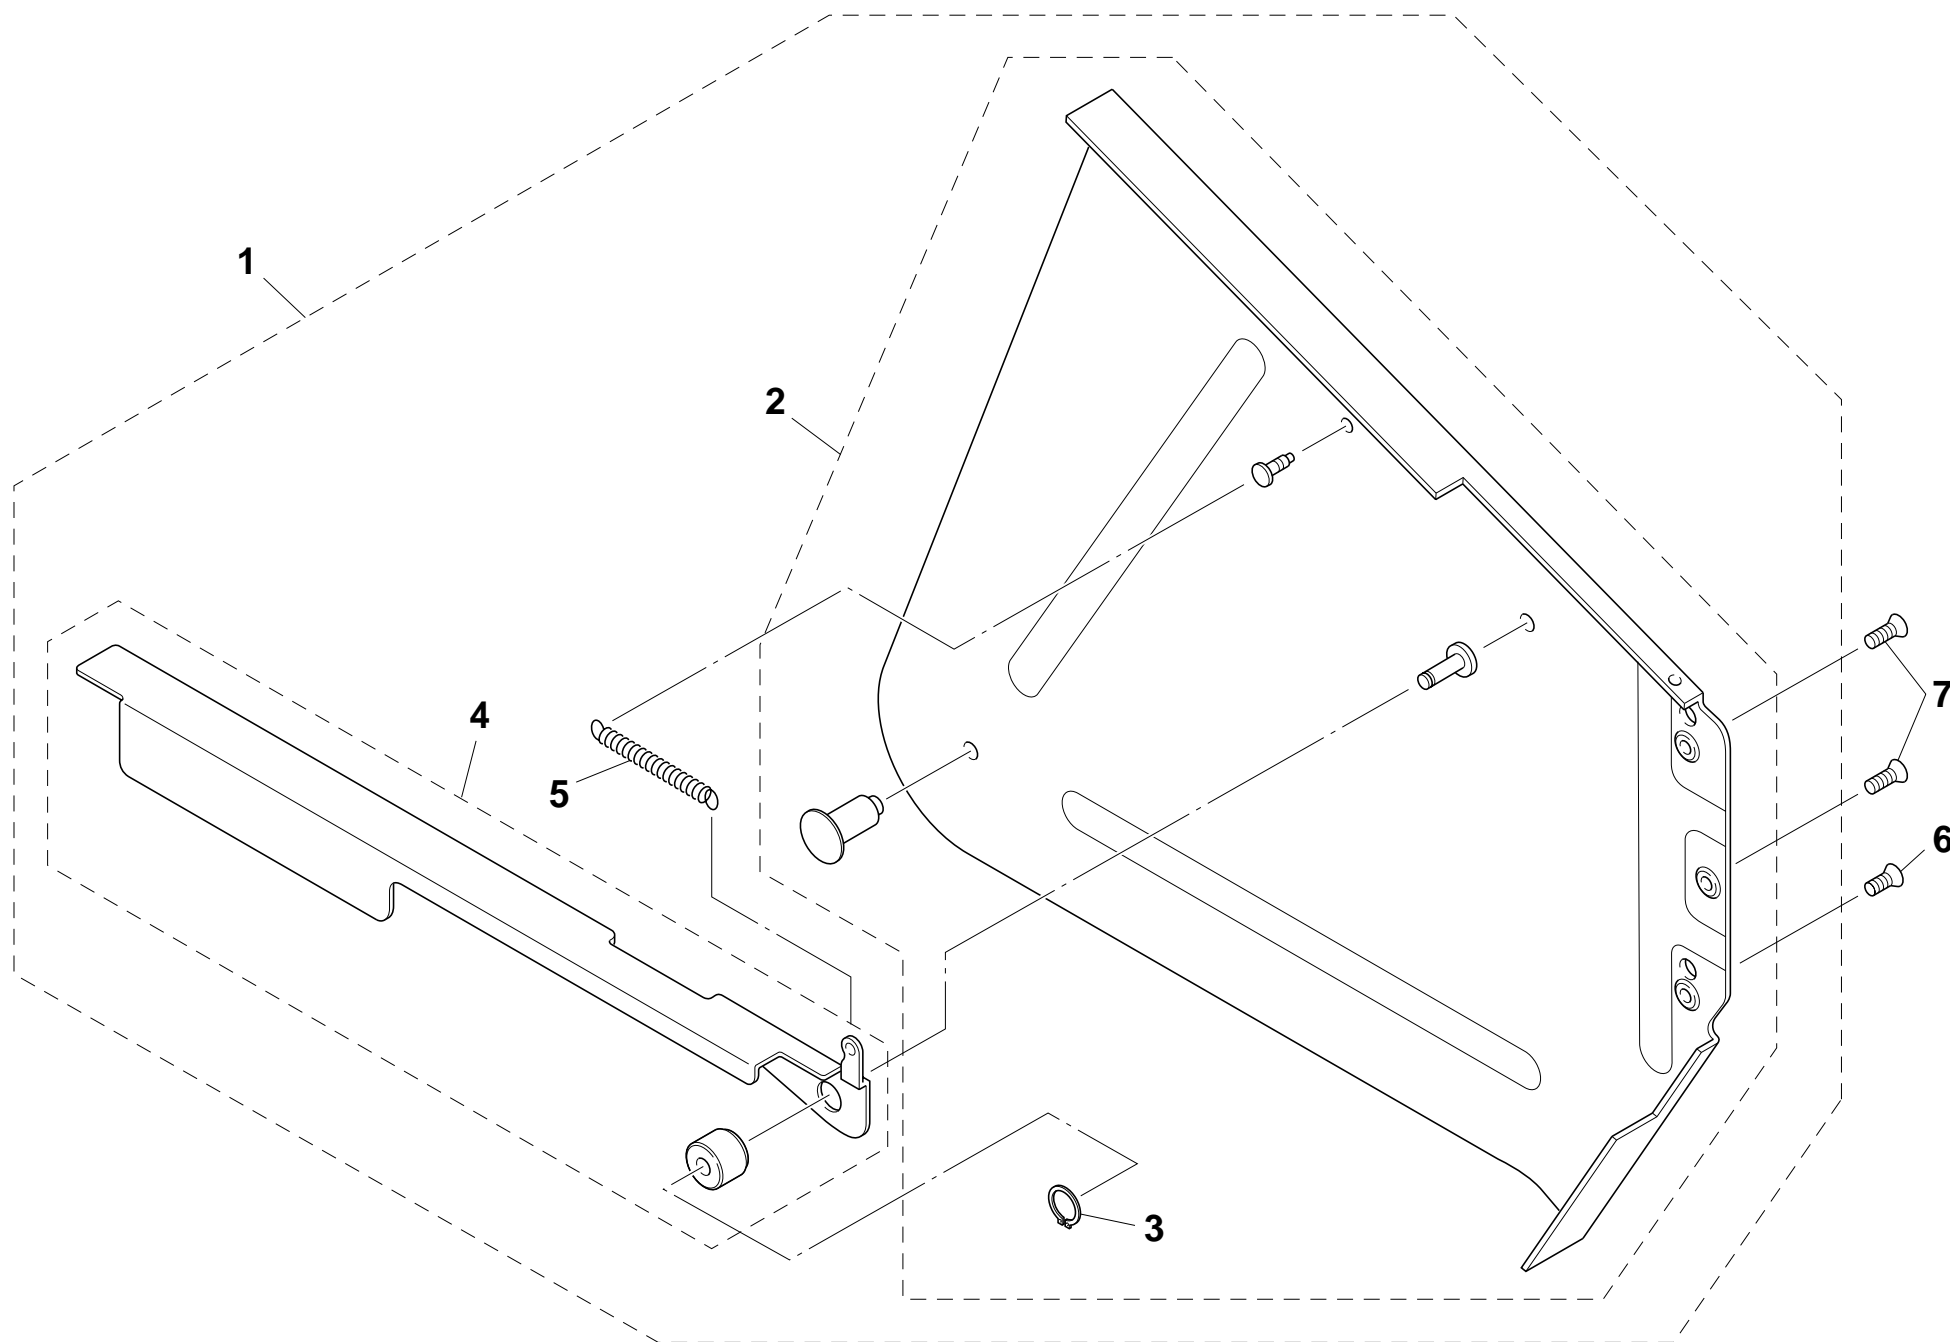

KW1-0105

No.	Part No.	Part Name	Q'ty	Remarks	Date	Revised No.
1	KW1-M12D0-00X	REEL HOLDER ASSY	1			
2	KW1-M12D1-00X	REEL PLATE ASSY	1			
3	K87-M11D7-20X	CIRCLIP C	1			
4	KW1-M12DA-00X	TENSION LEVER ASSY	1			
5	KW1-M12DL-00X	SPRING	1			
6	KW1-M111S-00X	SCREW,FLAT HEAD +	1			
7	K87-M111S-00X	SCREW,FLAT HEAD +	2