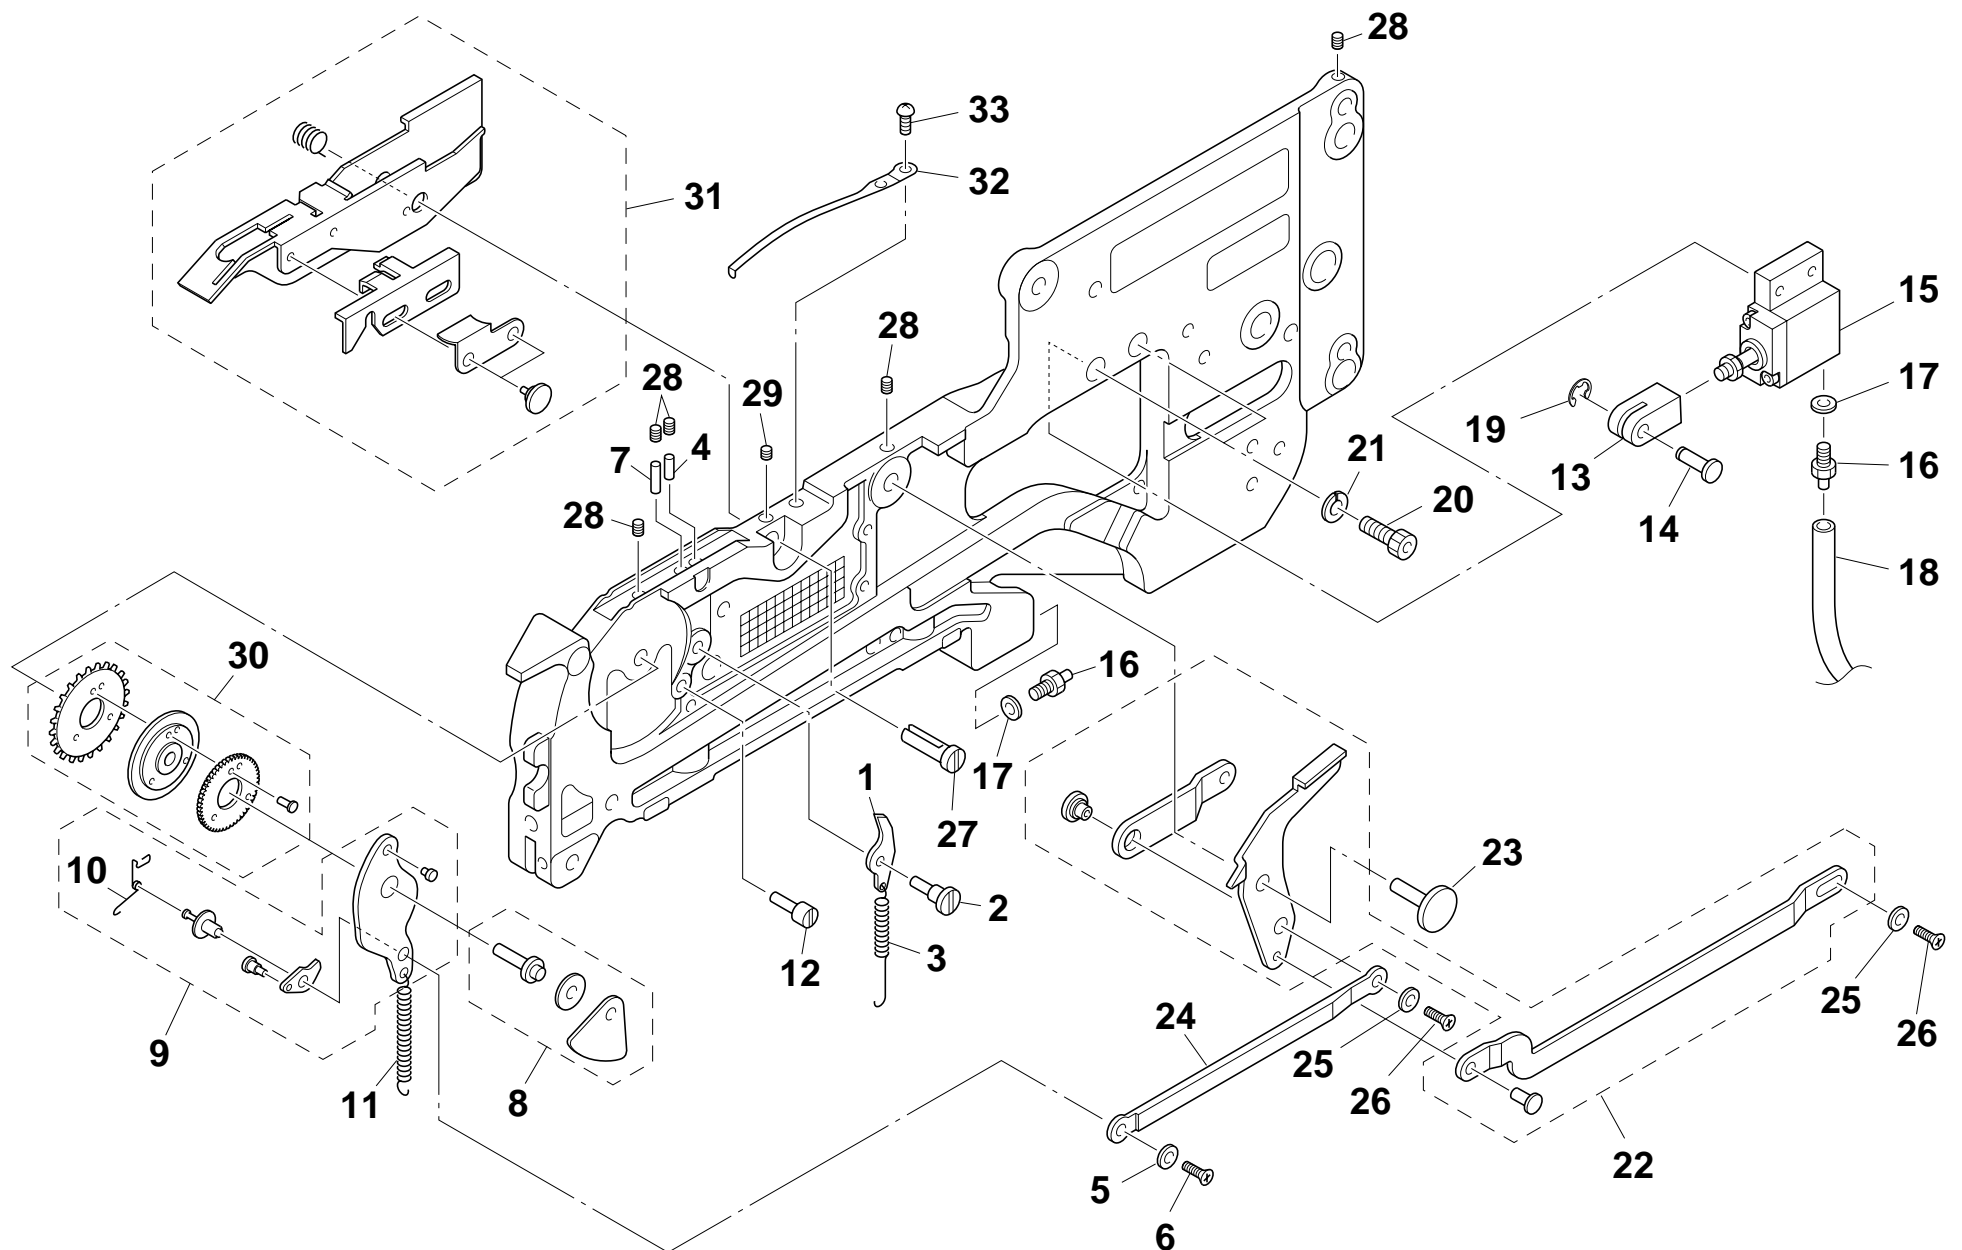

KW1-0105

No.	Part No.	Part Name	Q'ty	Remarks	Date	Revised No.
1	K87-M111H-20X	BACK STOPPER	1			
2	K87-M111B-00X	BACK STOPPER AXIS	1			
3	KW1-M111A-00X	SPRING	1			
4	K87-M111G-10X	PUSH PIN	1			
5	K87-M111C-00X	PLANE WASHER	1			
6	K87-M111P-00X	SCREW,FLAT HEAD +	1			
7	K87-M111D-00X	PUSH PIN	1			
8	K87-M112L-10X	SPROCKET AXIS ASSY	1			
9	KW1-M112A-00X	RACKING LEVER ASSY	1			
10	K87-M112D-10X	COIL SPRING	1			
11	KW1-M111E-00X	SPRING	1			
12	K87-M111F-10X	STOPPER PIN	1			
13	K87-M1181-00X	ROD CONNECT	1			
14	K87-M1184-00X	CONNECT PIN	1			
15	KW1-M1185-00X	MULTI CYLINDER	1			
16	KW1-M111L-00X	BARB CONNECTOR	2			
17	K87-M111M-00X	GASKET	2			
18	KW1-M11B1-00X	AIR HOSE	1	L70		
19	K87-M11B9-00X	CIRCLIP E	1			
20	KW1-M11BL-00X	BOLT,HEX SOCKET HEAD	2			
21	KW1-M11BM-00X	SPRING LOCK WASSER	2			
22	KW1-M114A-00X	HAND LEVER ASSY	1			
23	KW1-M116K-00X	LEVER AXIS	1			
24	KW1-M1177-00X	MAIN ARM	1			
25	K87-M111C-00X	PLANE WASHER	2			
26	K87-M11BF-00X	SCREW,FLAT HEAD +IB	2			
27	KW1-M114N-00X	GUIDE AXIS	1			
28	K87-M111R-00X	SCREW,SET	5			
29	K87-M111T-00X	SCREW,SET	1			
30	K87-M1320-10X	SPROCKET ASSY	1			
31	KW1-M1340-00X	TAPE GUIDE ASSY	1			
32	KW1-M134T-00X	LEAF SPRING	1			
33	K87-M53BS-00X	SCREW,PAN HEAD +	1			