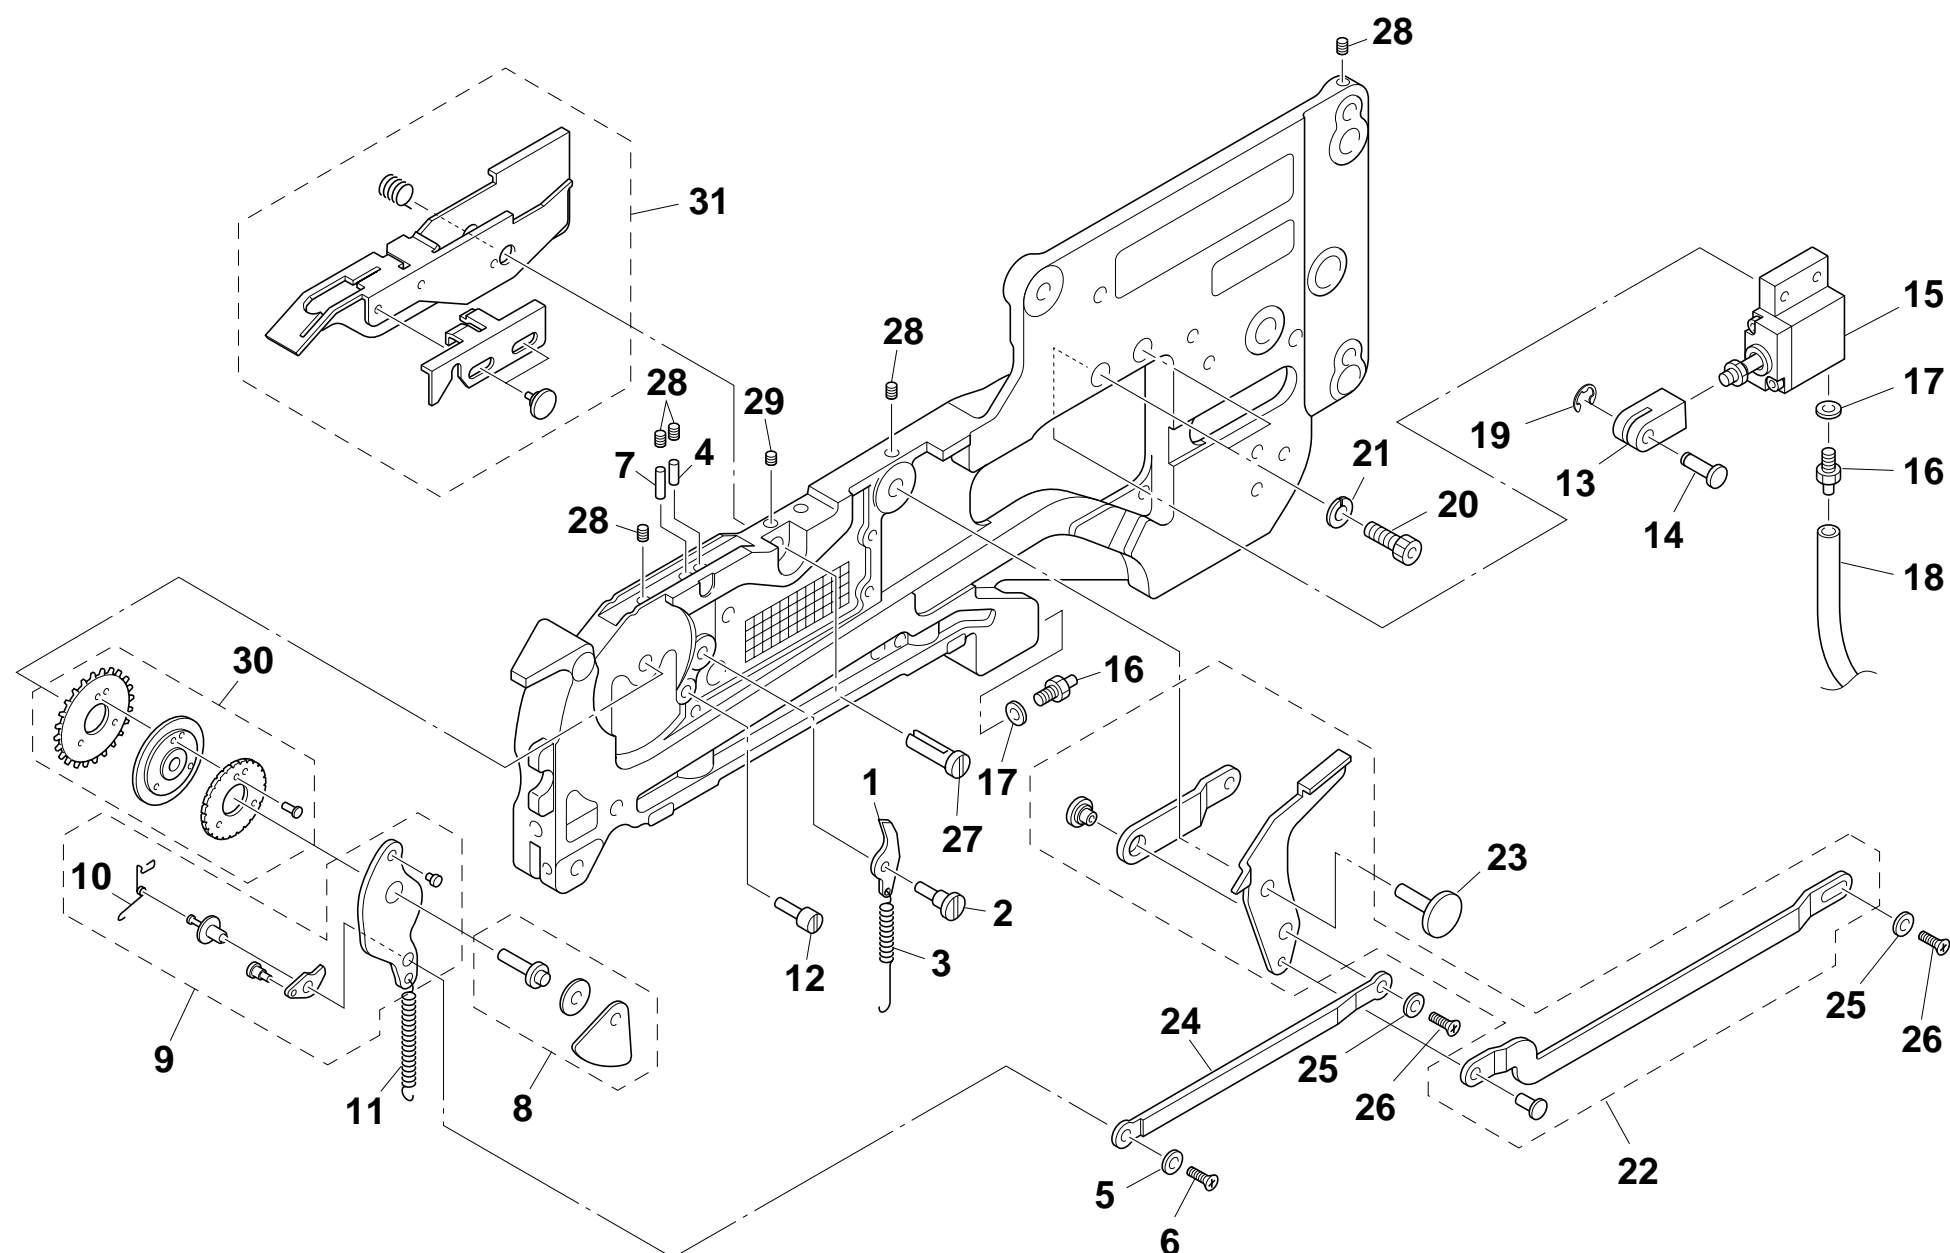

KW1-0105

No.	Part No.	Part Name	Q'ty	Remarks	Date	Revised No.
1	K87-M111H-20X	BACK STOPPER	1			
2	K87-M111B-00X	BACK STOPPER AXIS	1			
3	KW1-M111A-00X	SPRING	1			
4	K87-M111G-10X	PUSH PIN	1			
5	K87-M111C-00X	PLANE WASHER	1			
6	K87-M111P-00X	SCREW,FLAT HEAD +	1			
7	K87-M111D-00X	PUSH PIN	1			
8	K87-M112L-10X	SPROCKET AXIS ASSY	1			
9	KW1-M112A-00X	RACKING LEVER ASSY	1			
10	K87-M112D-10X	COIL SPRING	1			
11	KW1-M111E-00X	SPRING	1			
12	K87-M111F-10X	STOPPER PIN	1			
13	K87-M1181-00X	ROD CONNECT	1			
14	K87-M1184-00X	CONNECT PIN	1			
15	KW1-M1185-00X	MULTI CYLINDER	1			
16	KW1-M111L-00X	BARB CONNECTOR	2			
17	K87-M111M-00X	GASKET	2			
18	KW1-M11B1-00X	AIR HOSE	1	L70		
19	K87-M11B9-00X	CIRCLIP E	1			
20	KW1-M11BL-00X	BOLT,HEX SOCKET HEAD	2			
21	KW1-M11BM-00X	SPRING LOCK WAhSER	2			
22	KW1-M114A-00X	HAND LEVER ASSY	1			
23	KW1-M116K-00X	LEVER AXIS	1			
24	KW1-M1177-00X	MAIN ARM	1			
25	K87-M111C-00X	PLANE WASHER	2			
26	K87-M11BF-00X	SCREW,FLAT HEAD +IB	2			
27	KW1-M114N-00X	GUIDE AXIS	1			
28	K87-M111R-00X	SCREW,SET	5			
29	K87-M111T-00X	SCREW,SET	1			
30	K87-M1120-10X	SPROCKET ASSY	1			
31	KW1-M1140-00X	TAPE GUIDE ASSY	1			