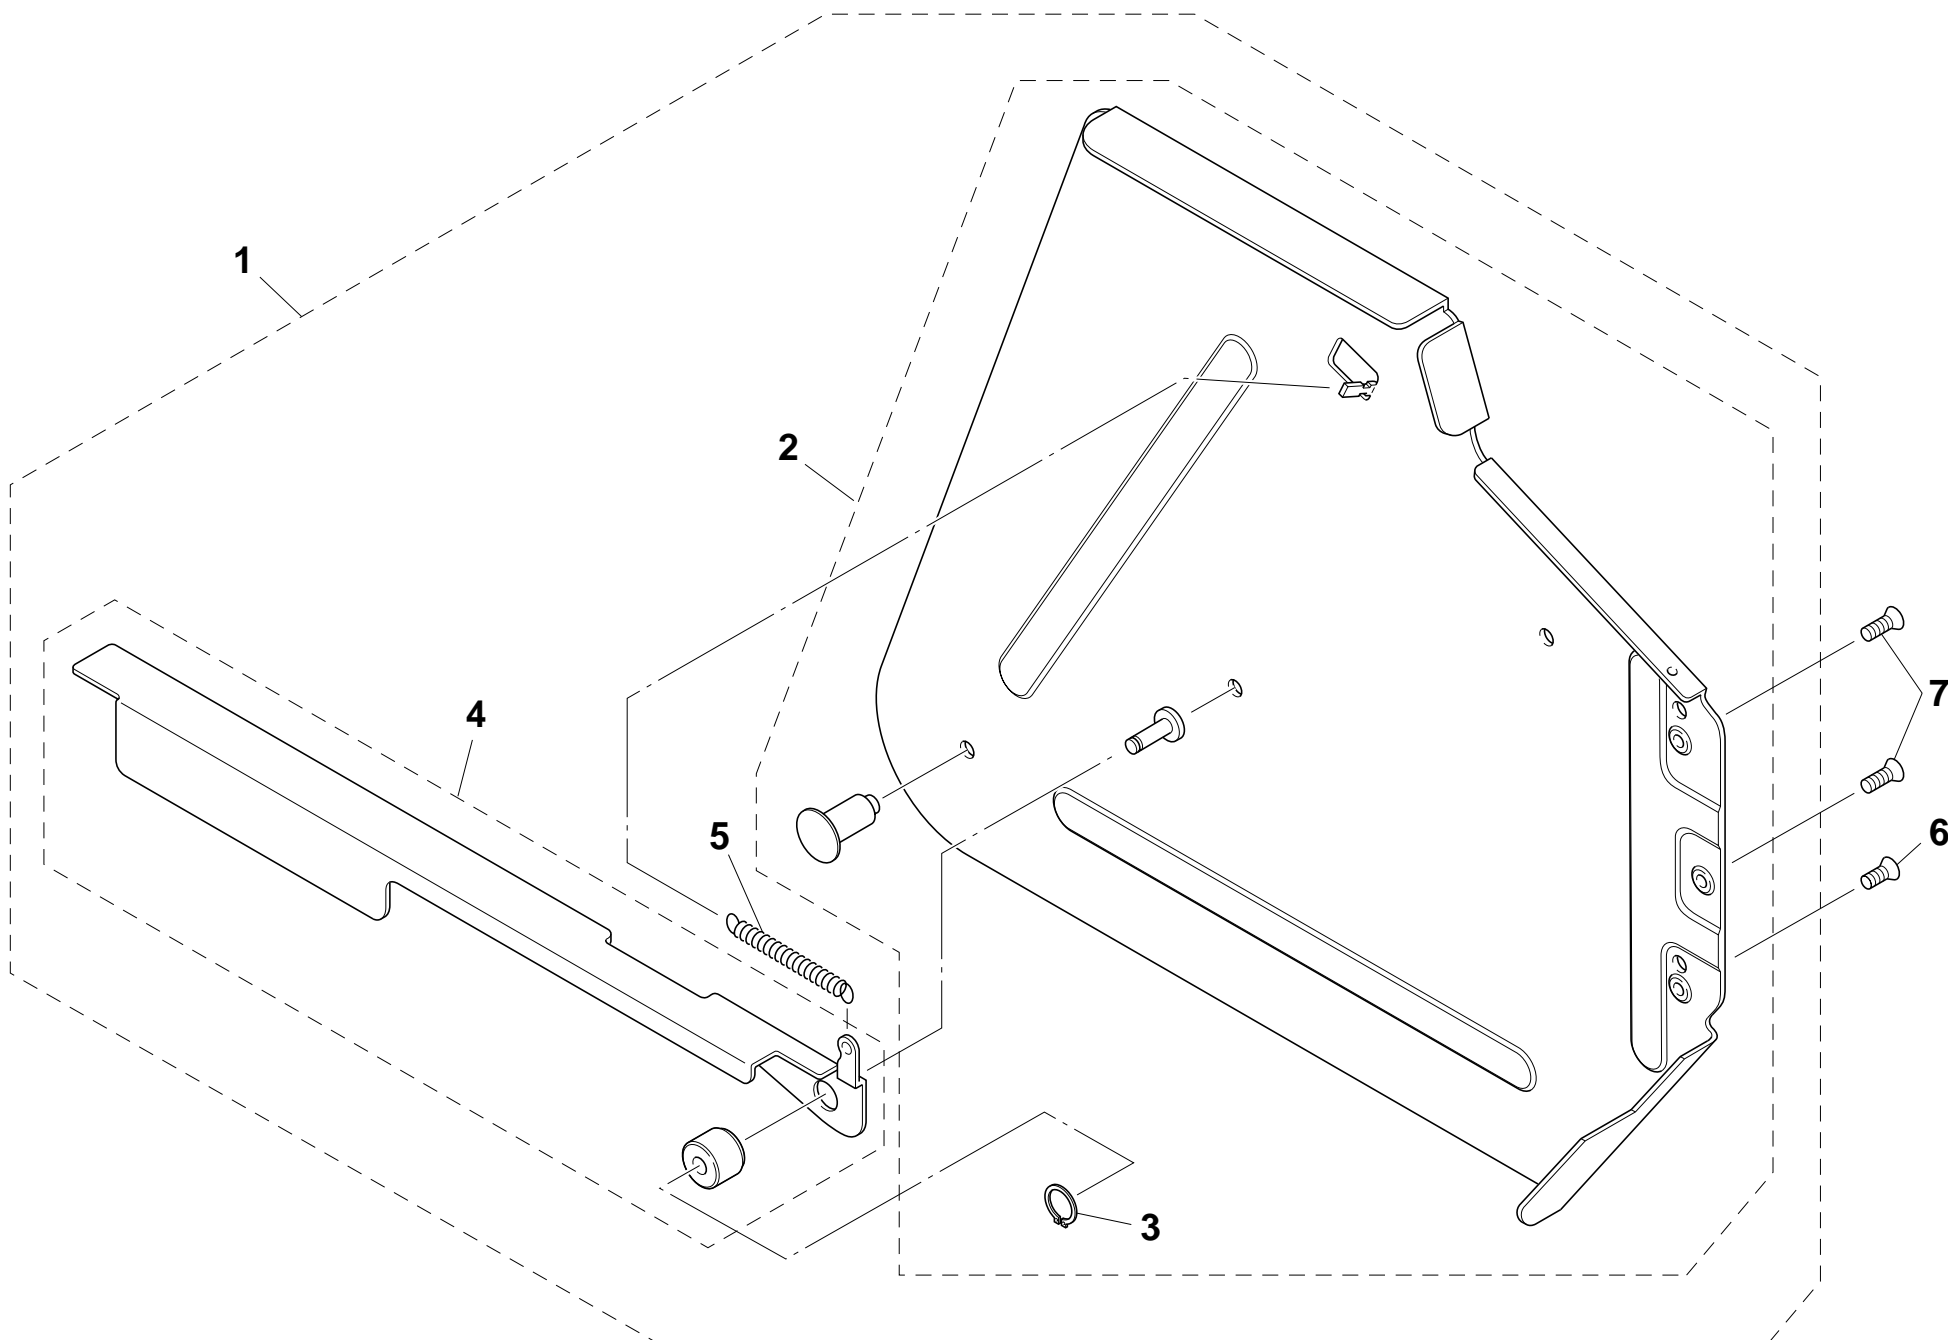

KW1-0105

No.	Part No.	Part Name	Q'ty	Remarks	Date	Revised No.
1	KW1-M12D0-10X	REEL HOLDER ASSY	1			
2	KW1-M12D1-10X	REEL PLATE ASSY	1			
3	K87-M11D7-20X	CIRCLIP C	1			
4	KW1-M12DA-10X	TENSION LEVER ASSY	1			
5	KW1-M12DL-00X	SPRING	1			
6	KW1-M111S-00X	SCREW,FLAT HEAD +	1			
7	K87-M111S-00X	SCREW,FLAT HEAD +	2