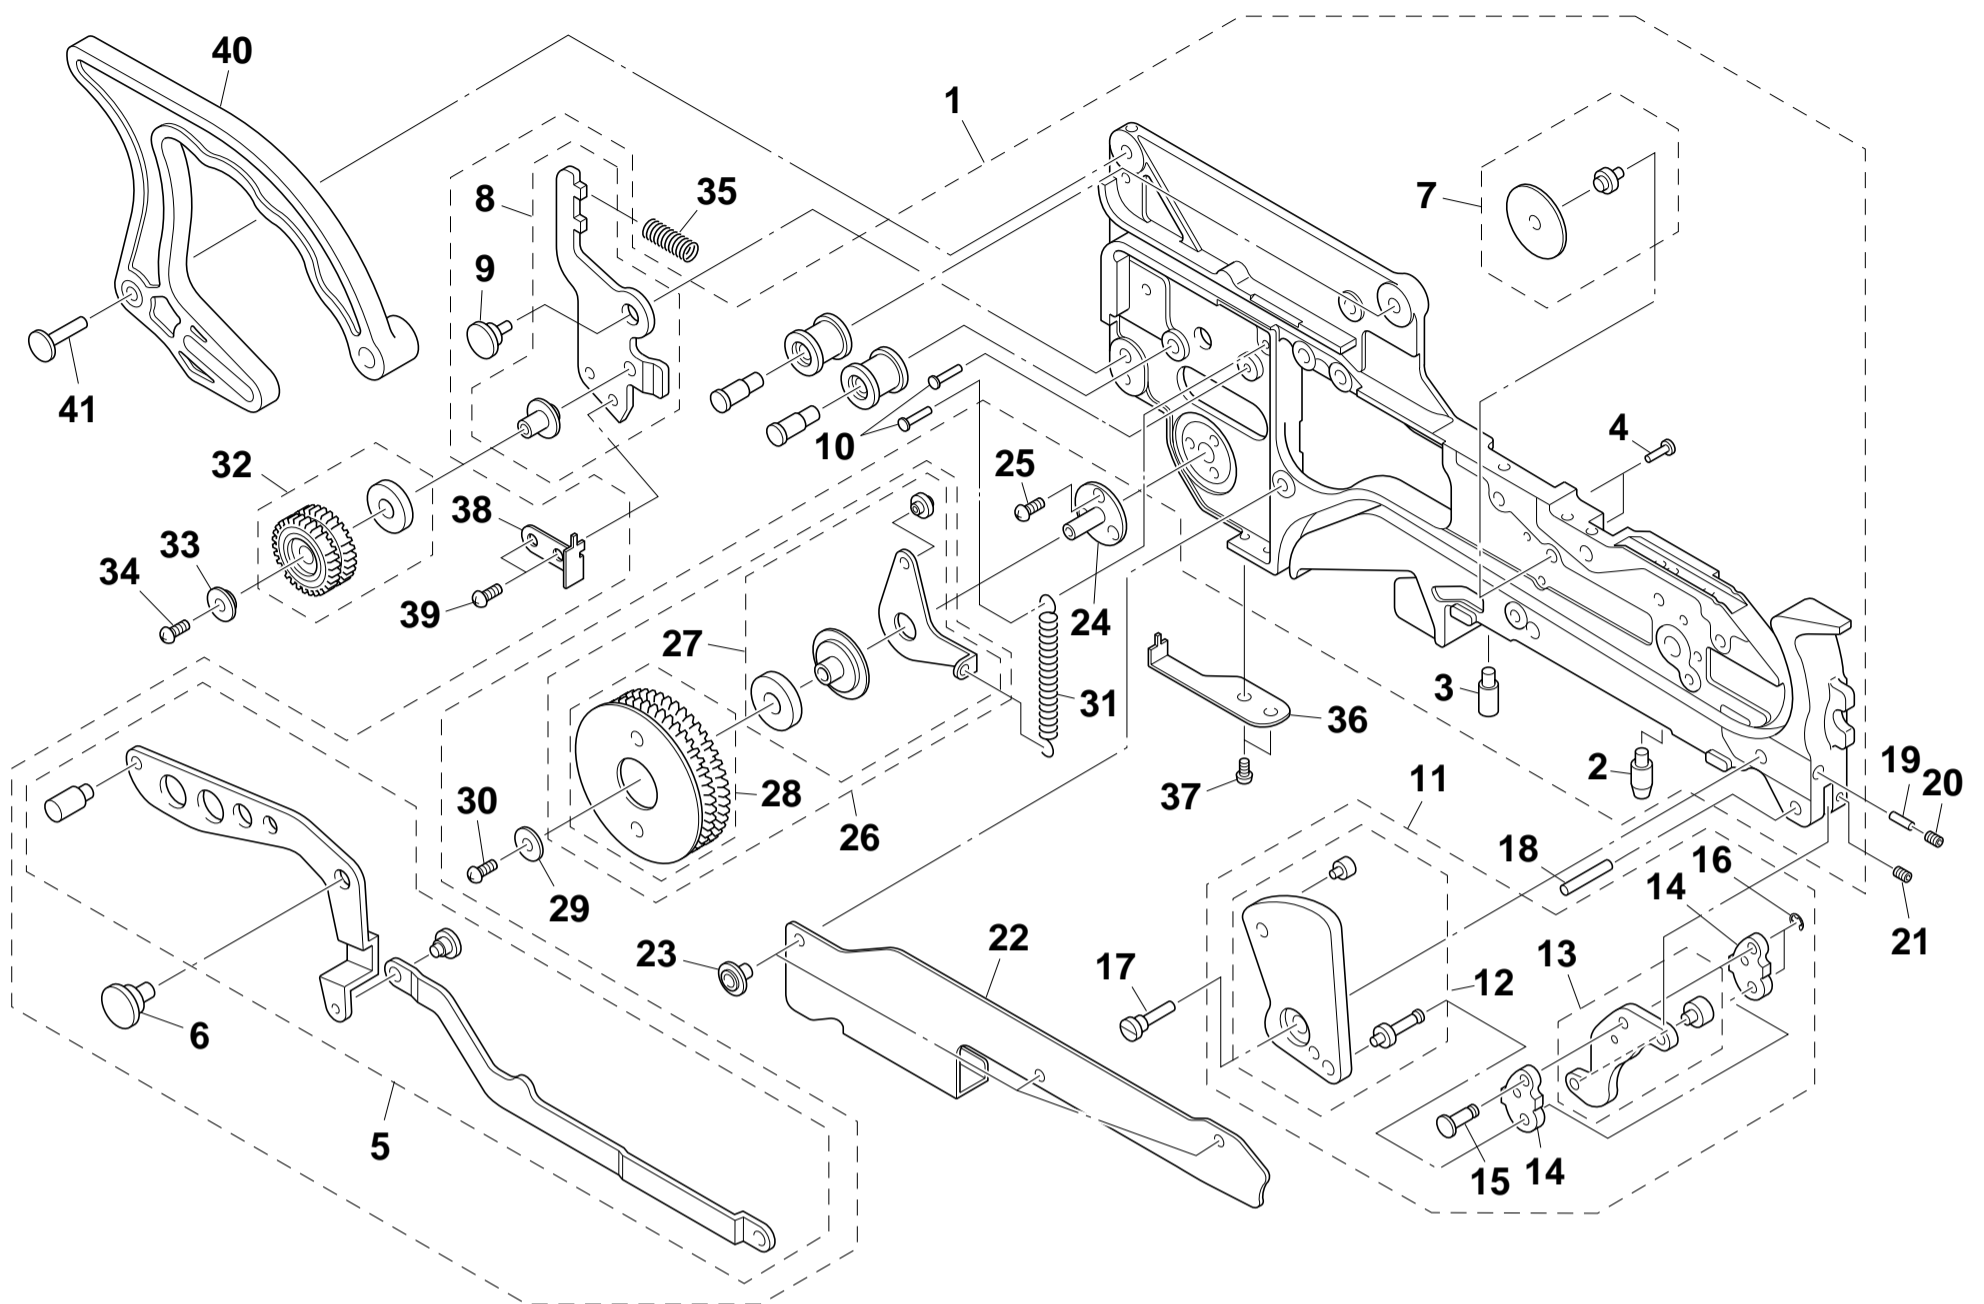

KW1-0105

No.	Part No.	Part Name	Q'ty	Remarks	Date	Revised No.
1	KW1-M1110-01X	BODY ASSY	1			
2	KW1-M1112-00X	KNOCK PIN	1	FRONT		
3	KW1-M1113-00X	KNOCK PIN	1	REAR		
4	K87-M1115-00X	CIRCULAR RIVET	2			
5	KW1-M1150-00X	HANDLE LEVER ASSY	1			
6	KW1-M116F-00X	LEVER AXIS PIN	1			
7	KW1-M115D-00X	GUIDE PIN ASSY	1			
8	KW1-M116D-00X	TENSION LEVER ASSY	1			
9	KW1-M116F-00X	LEVER AXIS PIN	1			
10	K87-M1115-00X	CIRCULAR RIVET	2			
11	KW1-M1131-00X	CLAMP LEVER UNIT	1			
12	KW1-M1132-00X	CLAMP LEVER ASSY	1			
13	K87-M113A-00X	CLANK ARM ASSY	1			
14	K87-M113D-00X	ARM	2			
15	K87-M113E-00X	HINGE PIN 2	1			
16	K87-M11D7-00X	CIRCLIP E	2			
17	K87-M113L-10X	CLAMP LEVER AXIS	1			
18	K87-M113M-00X	AXIS PIN	1			
19	K87-M113H-00X	PUSH PIN	1			
20	K87-M111V-00X	SCREW,SET	1			
21	K87-M111R-00X	SCREW,SET	1			
22	KW1-M114L-00X	COVER	1			
23	KW1-M111T-00X	SCREW,THIN HEAD	3			
24	KW1-M116J-00X	METAL SHAFT	1			
25	K87-M11BA-00X	SCREW,FLAT HEAD +	3			
26	KW1-M1191-00X	DRIVE ROLLER UNIT	1			
27	KW1-M1192-00X	INDENTATION LVR ASSY	1			
28	KW1-M119F-00X	DRIVE ROLLER ASSY	1			
29	K87-M117B-00X	PLANE WASHER	1			
30	K87-M11BB-00X	SCREW,FLAT HEAD + IB	1			
31	KW1-M119K-00X	SPRING	1			
32	KW1-M119L-00X	IDLE ROLLER ASSY	1			
33	KW1-M119R-00X	COLLAR	1			
34	K87-M21BB-00X	SCREW,TRUSS HEAD	1			
35	KW1-M119P-00X	SPRING	1			
36	KW1-M11A1-00X	LOWER GUIDE PLATE R	1			
37	K87-M53BS-00X	SCREW,PAN HEAD +	2			
38	KW1-M11A3-00X	LOWER GUIDE PLATE L	1			
39	K87-M111N-00X	SCREW,PAN HEAD +	2			
40	KW1-M125L-00X	HOLD ARM	1	BLACK		
41	KW1-M115M-00X	ARM AXIS	1